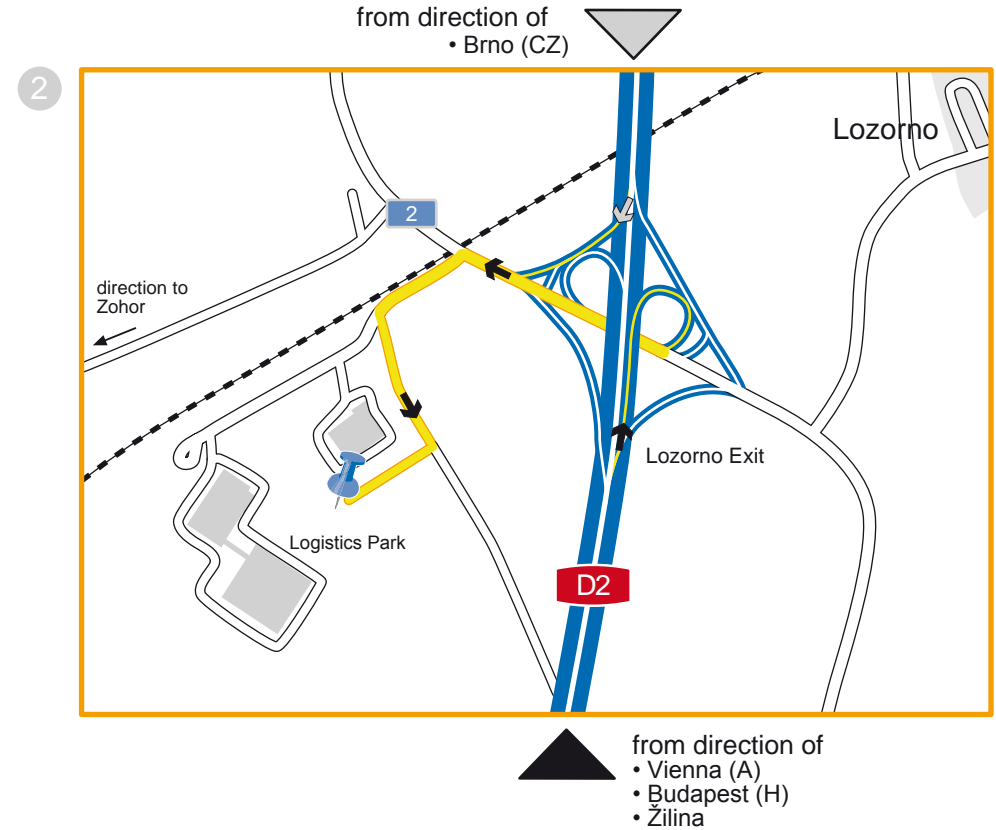

DACHSER Slovakia a.s.
Logistics Centre Bratislava
Logistics Park 1126
90055 Lozorno
Phone +421 2 6929 6000
Fax +421 2 6929 6197
dachser.bratislava@dachser.com
www.dachser.com