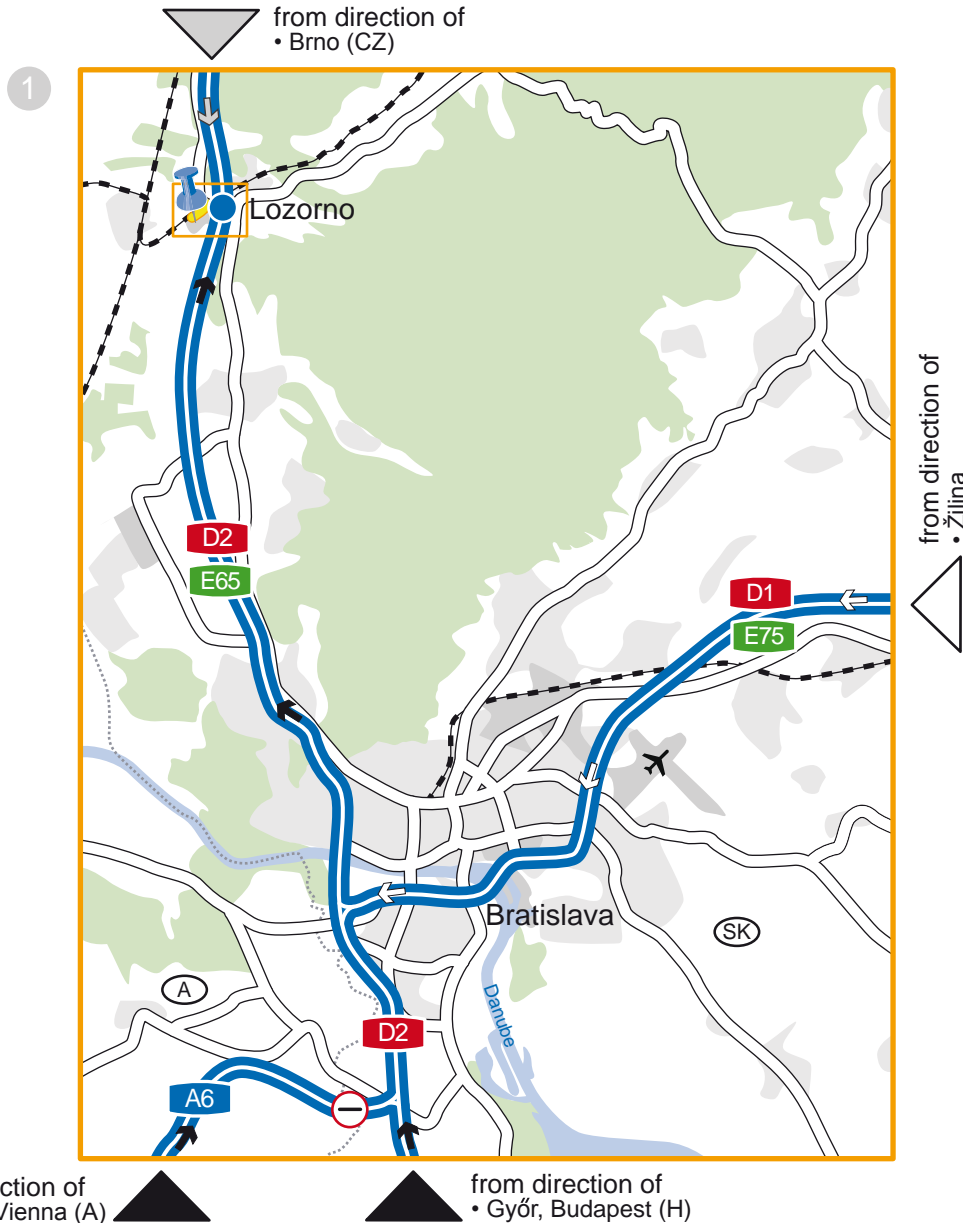

DACHSER Slovakia a.s.
Logistics Centre Bratislava
Logistics Park 1126
90055 Lozorno
Phone +421 2 6929 6000
Fax +421 2 6929 6197
dachser.bratislava@dachser.com
www.dachser.com